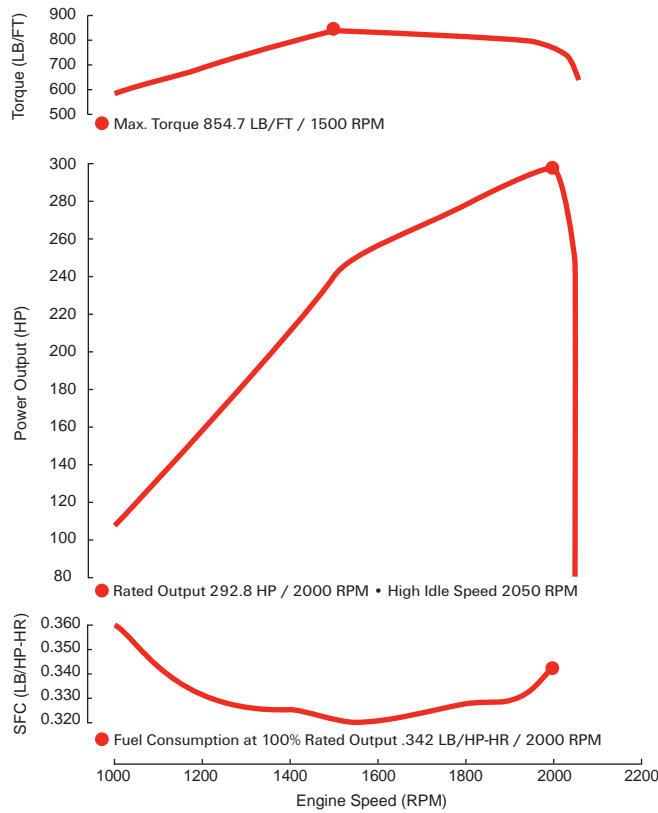

6HK1X Industrial Performance Curves: