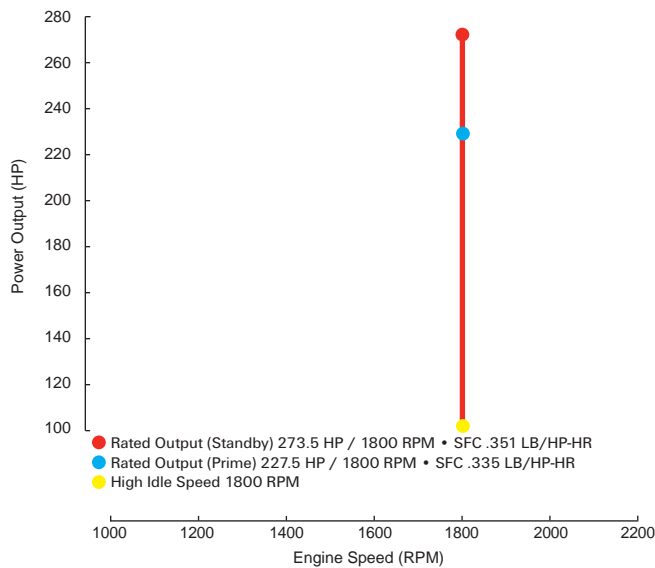

6HK1X Genset Performance Curves:

Available options:

- Cooling system
- Air cleaner
- Exhaust system
- Front and rear mounts
- Skid base
- Instrument panel & extension harness
- Custom power unit

Horsepower comparison:

Engine Model	Cylinders	Displacement (L)	HP Range
4HK1X	4	5.2	150-200
6HK1X	6	7.8	225-300
6UZ1X	6	9.8	275-375

For additional information, please contact your local distributor or visit www.isuzuengines.com

Isuzu Motors America, LLC

46401 Commerce Center Drive
Plymouth, Michigan 48170
Phone: 734.582.9470
Fax: 734.455.7581

ILS-6HK1X-E

www.isuzuengines.com