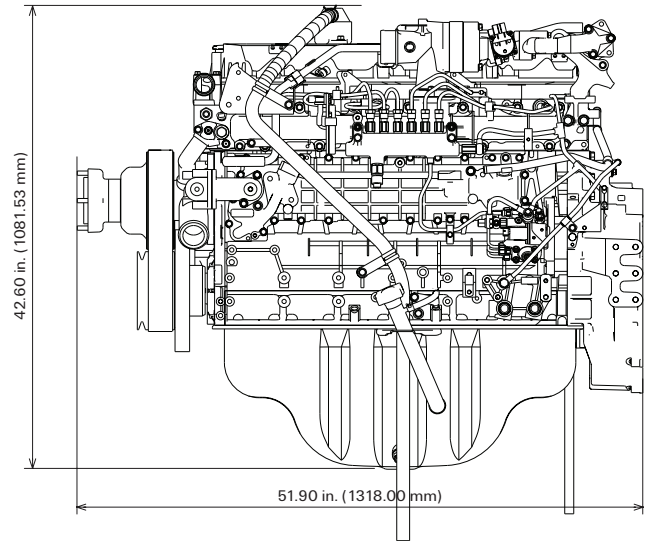

6HK1X Industrial Performance Curves: