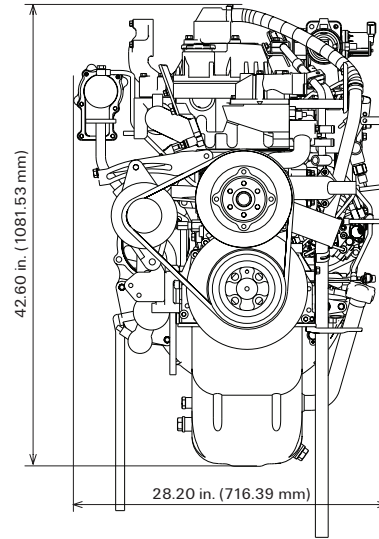

6HK1X Industrial Performance Curves: